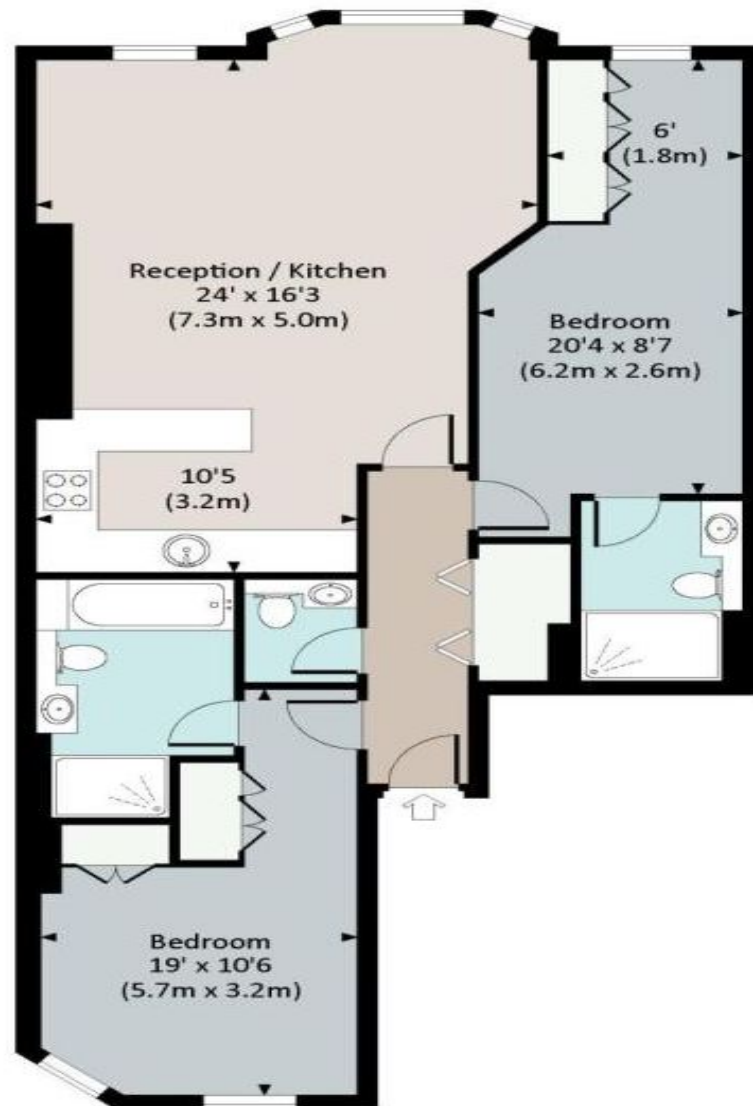

Accessed by a hydraulic ?soundless-running? lift, the loft apartments benefit from the building?s generous ceiling heights and large warehouse style windows have been skilfully combined with exposed lime washed brickwork, chimney breasts with feature glass panels, grey fumed oak flooring, trough lighting and bespoke joinery to create a sophisticated and refined loft ambience.

The apartments at Berners Street Lofts range in size from 904 sqft to 1872 sqft with prices from £1.75m to £4m.

Leasehold: 999 years from 2012

Awaiting EPC

Berners Street, London W1T

Guide Price: £1,750,000

904 sq ft

Floor Plan

BERNERS STREET, W1

Approx. gross internal area
896 Sq Ft. / 83.2 Sq M.

THIRD FLOOR

Berners Street, London W1T

Guide Price: £1,750,000

904 sq ft